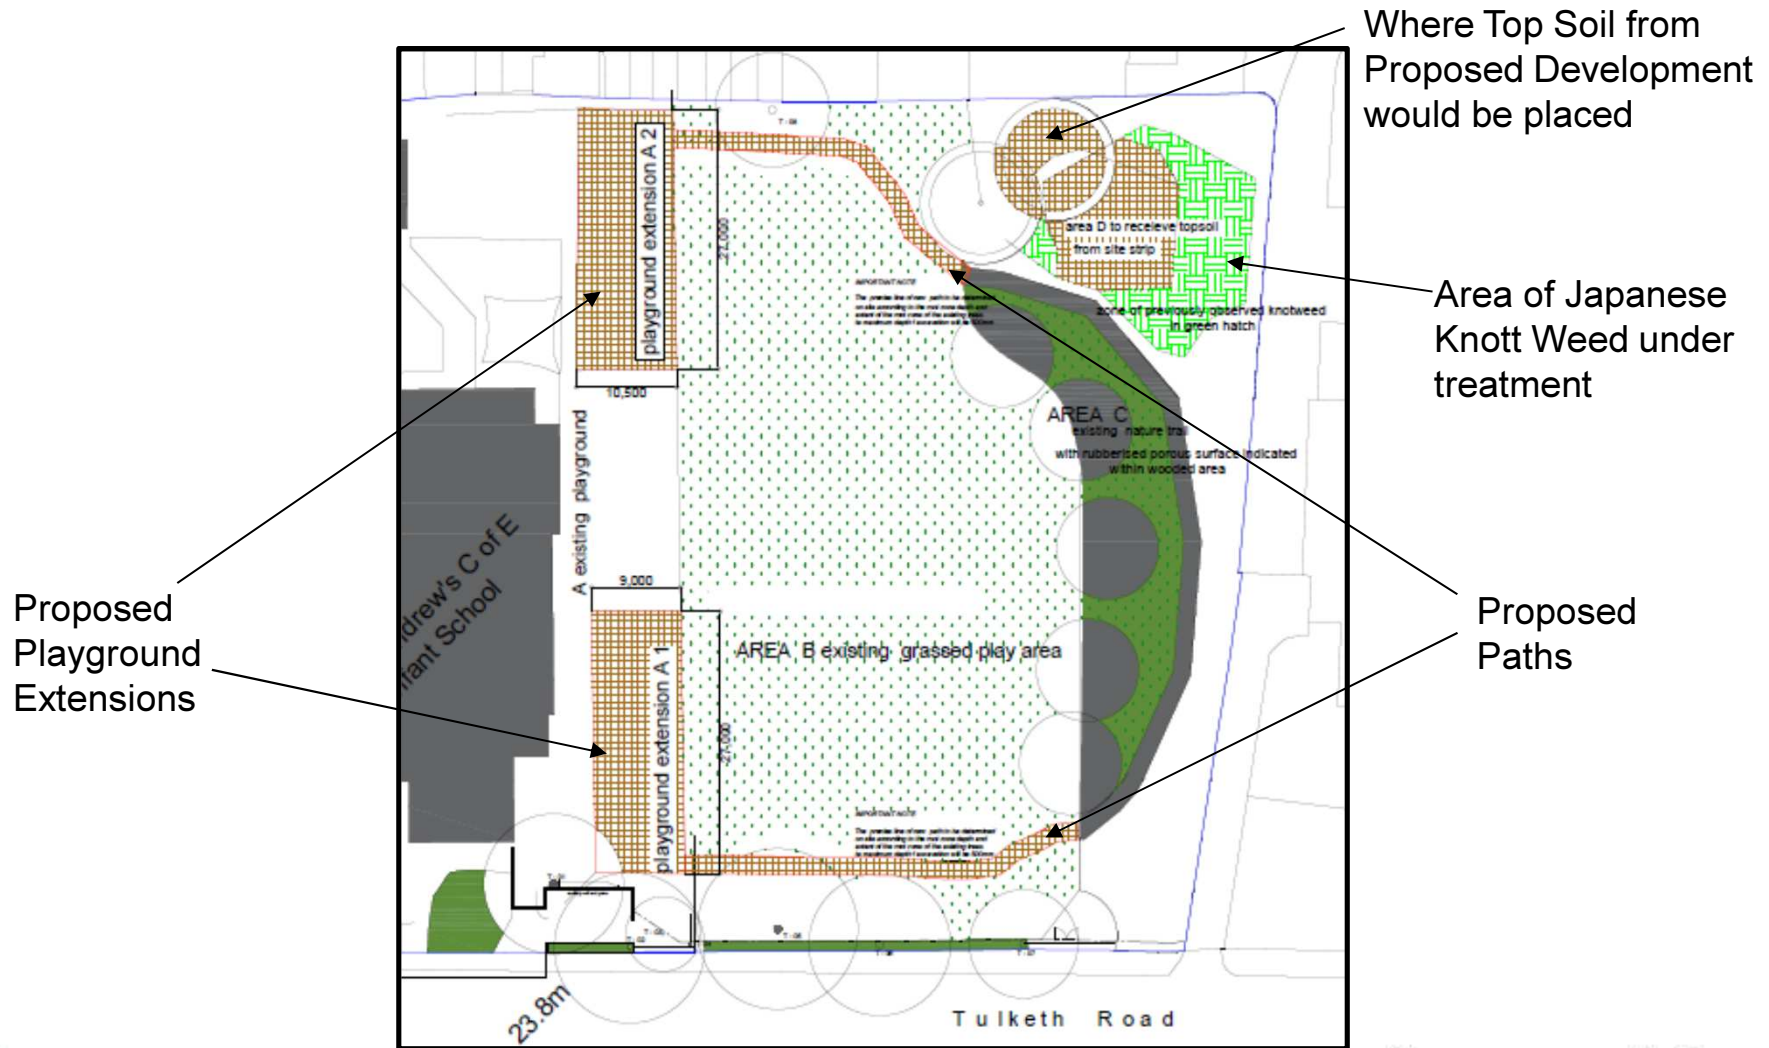

Planning Application LCC/2021/0001

Extension to existing infants play area and linking footpaths to wooded area through grassed playing field.

St Andrews C of E Primary School, Tulketh Road, Ashton,
Preston

Planning Application LCC/2021/0001 Site Location Plan

Newton Road

Infant School

Proposed
Playground
Extension and
Proposed Path

Tulketh Road

Proposed
Playground
Extension and
Proposed Path

Planning Application LCC/2020/0070 Multi use Games Area Location

Planning Application LCC/2021/0001

Existing Hard Play Area

Proposed
Playground
Extension

Existing Play Area

Proposed
Playground
Extension

Planning Application LCC/2021/0001

Line of Path along Tulketh Road

Approximate location of the Proposed Path

Line of Path along Newton Road

Start of Proposed Path

Approximate Line of Proposed Path in to Nature/Trim Trail