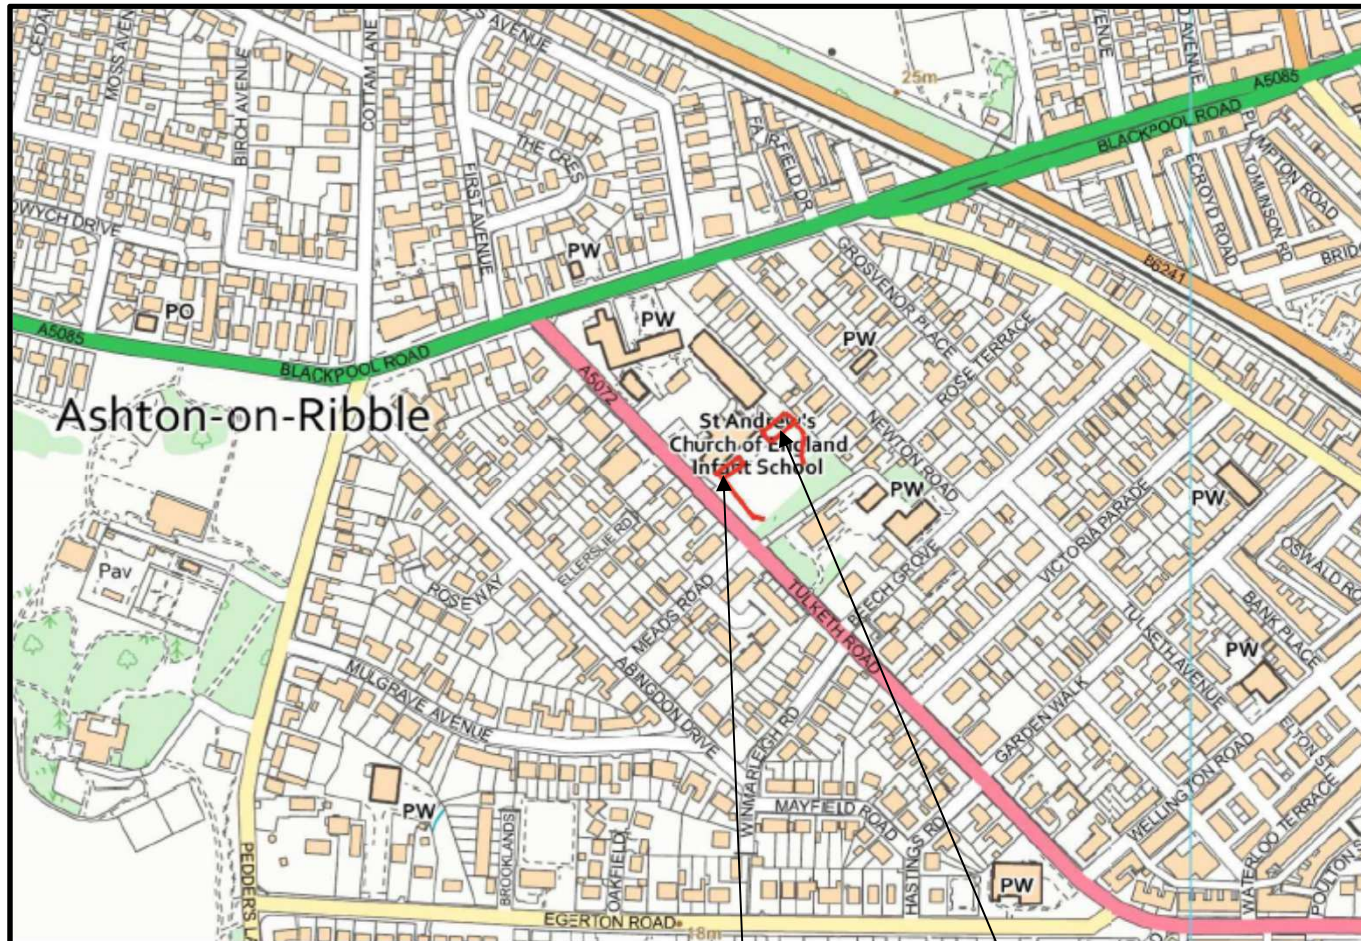

Planning Application LCC/2021/0001

Extension to existing infants play area and linking footpaths to wooded area through grassed playing field.

St Andrews C of E Primary School, Tulketh Road, Ashton,
Preston

Planning Application LCC/2021/0001

Proposed Playground Extensions
and Proposed Paths

Planning Application LCC/2020/00/0070

Proposed
Playground
Extension and
Path along
Tulketh Road

Proposed
Playground
Extension and
Path along
Newton Road

Planning Application LCC/2021/0001 Site Location Plan

Newton Road

Infant School

Proposed
Playground
Extension and
Proposed Path

Tulketh Road

Proposed
Playground
Extension and
Proposed Path

Planning Application LCC/2020/0070 Multi use Games Area Location

Line of Path along Newton Road

Start of Proposed Path

Approximate Line of Proposed Path in to Nature/Trim Trail